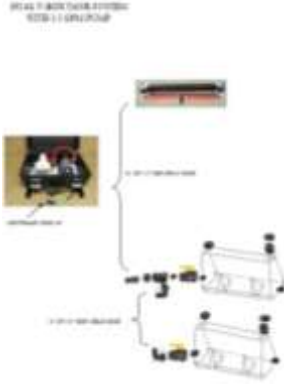

# PREWETTING SYSTEMS WITH 3.5 GPM PUMP

80 GAL & 100 GAL V-BOX TANK

SINGLE V-BOX PLUMBING KIT FOR 3.5 GPM PUMP (TANK TO PUMP)

DUAL V-BOX PLUMBING KIT FOR 3.5 GPM PUMP (TANK TO PUMP)

100 GAL TAILGATE TANK

100 GAL TAILGATE PLUMBING KIT FOR 3.5 GPM PUMP (TANK TO PUMP)

ON/OFF CONTROLLER    VARIABLE SPEED CONTROLLER

PUMP PACK INCLUDING 3.5 GPM PUMP, T-STRAINER AND CHECK VALVE

MICRO-TRAC WITH MAGNETIC PICK UP CONTROLLER    MICRO-TRAC WITH GPS CONTROLLER

ADD PLUMBING FOR SECOND V-BOX TANK FOR 3.5 GPM PUMP

SPRAY BAR KIT FOR 3.5 GPM PUMP (PUMP TO SPRAY BAR)

SPRAY BAR FOR 3.5 GPM PUMP