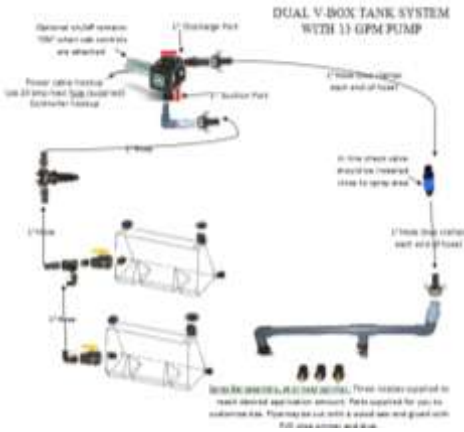

PREWETTING SYSTEMS WITH 13 GPM PUMP

**SINGLE V-BOX TANK
PLUMBING KIT FOR
13 GPM PUMP
(TANK TO PUMP)**

**DUAL V-BOX PLUMBING
KIT FOR 13 GPM PUMP
(TANK TO PUMP)**

**100 GAL TAILGATE
PLUMBING KIT
FOR 13 GPM PUMP
(TANK TO PUMP)**

**210 GAL TAILGATE
PLUMBING KIT
FOR 13 GPM PUMP
(TANK TO PUMP)**

ON/OFF CONTROLLER VARIABLE SPEED CONTROLLER

**13 GPM PUMP WITH
SUCTION AND DISCHARGE**

**MICRO-TRAC WITH
MAGNETIC PICK UP
CONTROLLER**

**MICRO-TRAC
WITH GPS
CONTROLLER**

**SPRAY BAR KIT
FOR 13 GPM PUMP
(PUMP TO SPRAY BAR)**

**ADD PLUMBING FOR
SECOND V-BOX TANK
FOR 13 GPM PUMP**

**SPRAY BAR
FOR 13 GPM PUMP**